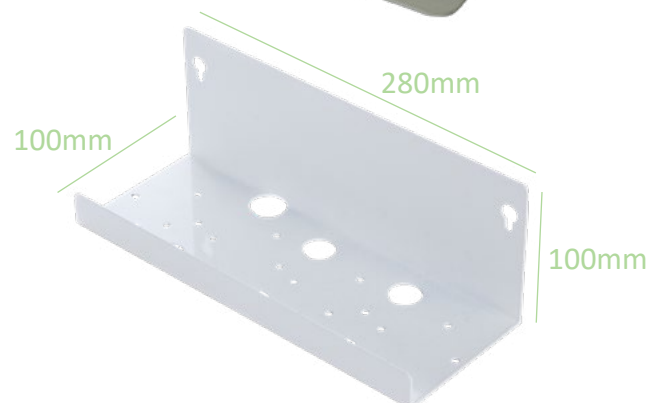

4-STAGE REVERSE OSMOSIS Q SERIES

280mm W x 100mm D x 100mm H

Item Code	Specification	Unit Per Carton
IT000719	Powder Coated Steel	1
IT003283	Stainless Steel	1