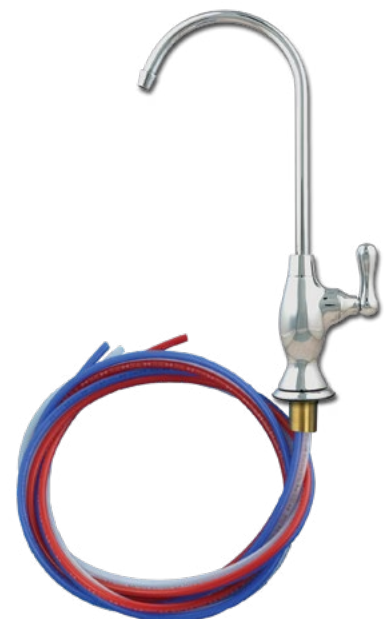

VENTED ANTIQUE

Item Code	Description	Unit Per Carton
IT001174	Vented Brass/Chrome Plastic	1

PARTS

REPLACEMENT CARTRIDGE CERAMIC

Item Code	Description/Model	Unit Per Carton
IT001185	'Petite' (WDFC-5116)	1
IT001187	KDF-02	1
IT001188	KDF-01 H	1
IT001189	KDF-02 H	1
IT001190	WDFC-406	1
IT001191	'Euro' (WDFC-413)	1
IT001192	KDF-01 F	1
IT001193	KDF-03	1
IT001194	'Mode' & 'Fin'	1
IT001195	'Antique'	1