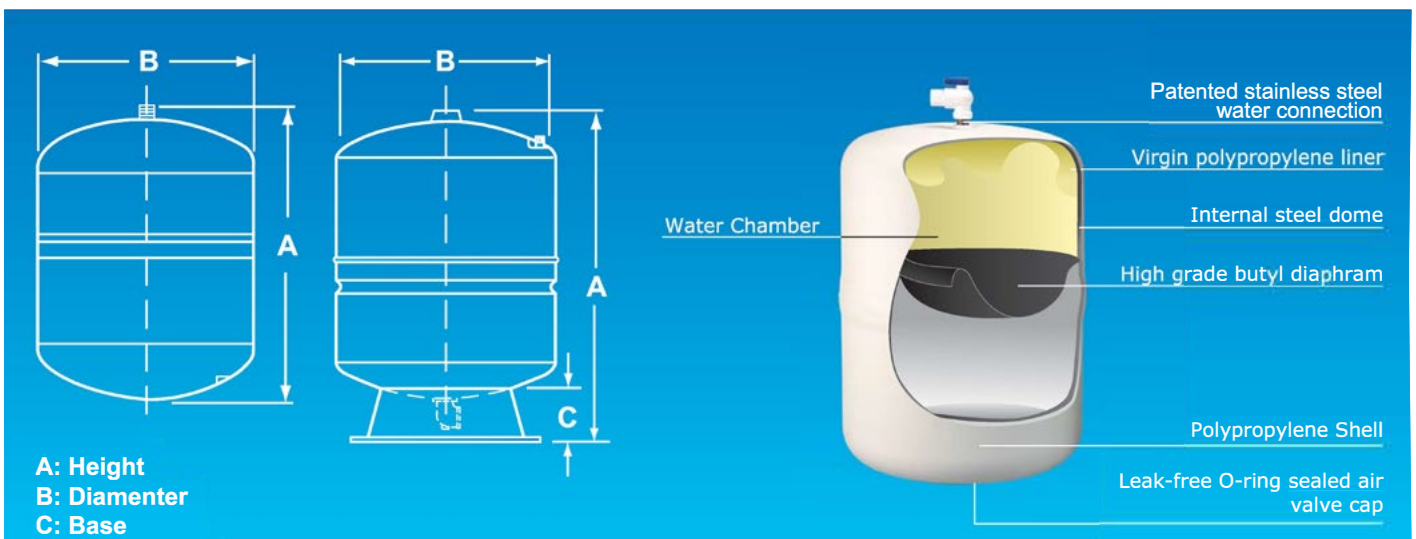

Structural Integrity

Deep drawn steel domes and precision weld seams give our Reverse Osmosis Tanks unparalleled quality. All tanks are quality tested at multiple stages in the production process to ensure the structural integrity. All tanks are built with sealed brass air valves and O-ring sealed air valve caps to ensure leak-free air chambers which eliminates the need to check pre-charged air pressure resulting in on-going low maintenance!