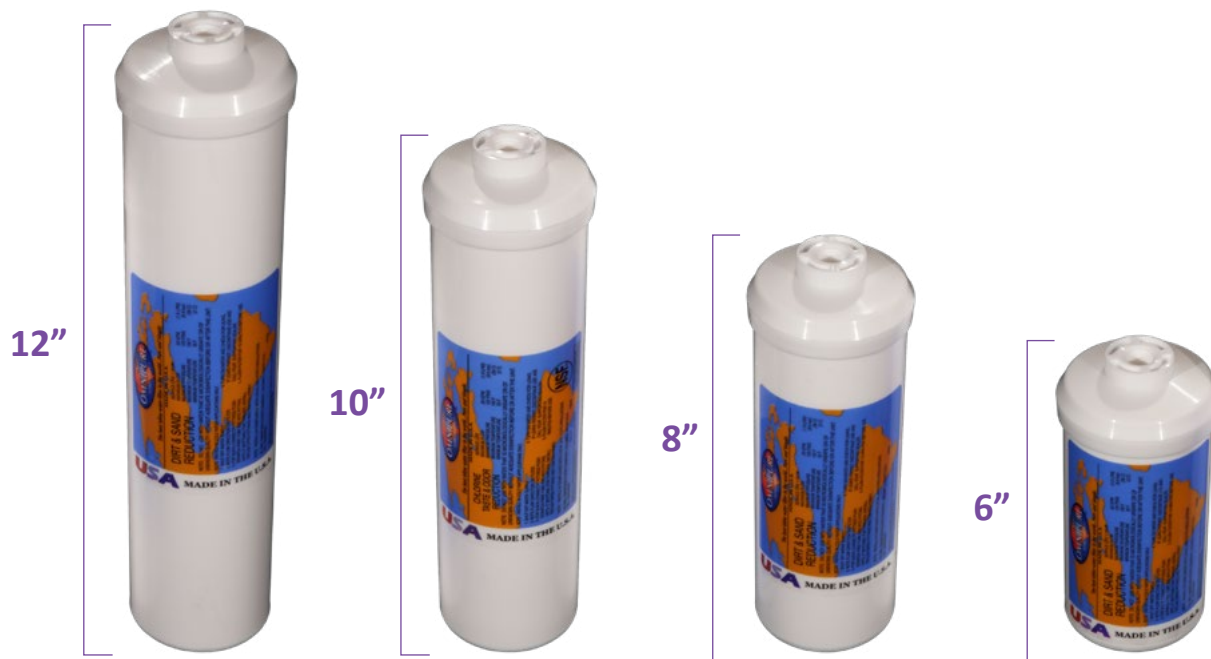

K SERIES CARTRIDGES