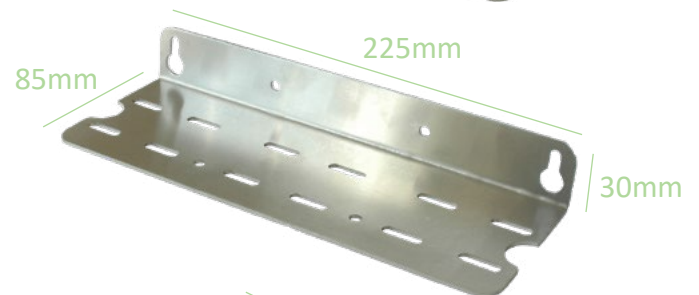

TRIPLE Q SERIES 225mm W x 85mm D x 30mm H

Item Code	Specification	Unit Per Carton
IT000711	Stainless Steel	1