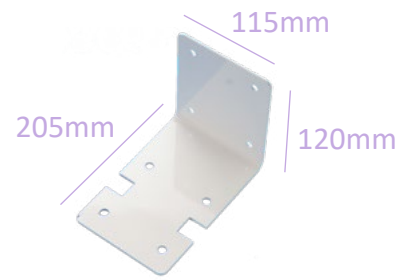

SINGLE 115mm W x 205mm D x 120mm H

Item Code	Specification	Unit Per Carton
IT000715	Powder Coated	20
IT002767	Stainless Steel	20

TWIN 350mm W x 205mm D x 120mm H

Item Code	Specification	Unit Per Carton
IT000713	Powder Coated	1
IT002717	Stainless Steel	1