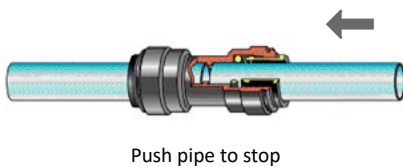

Cut the pipe square ensuring it is free of score marks. When using Speedfit BSPEX barrier pipe, cut along an insertion mark. We recommend the use of one of the John Guest pipe cutters. For soft or thin walled plastic pipe we recommend the use of a tube insert or pipe insert.

2