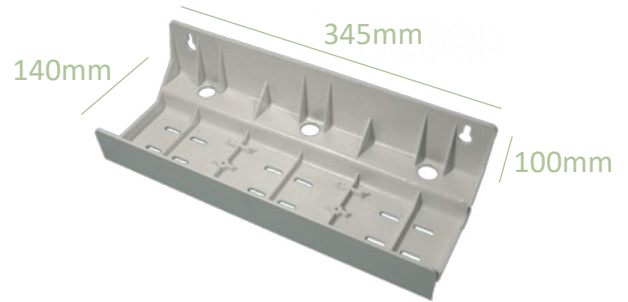

TRIPLE 345mm W x 140mm D x 100mm H

Item Code	Specification	Unit Per Carton
IT000710	Plastic RO	1