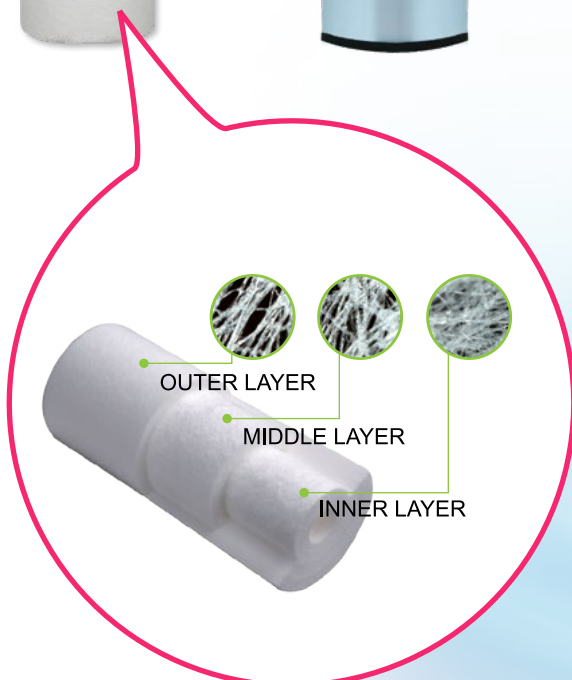

Made in the USA

Pressure Gauges

Stainless steel, liquid filled

Wall Bracket

Stainless steel manufacture

- 
 Designed for deionizing water up to 16 megaohms.
- 
 Max flow rate of 10 litres per minute.
- 
 Ideal for: pharmaceutical use, cosmetics, power generating medical/laboratory equipment, dental and aquarium use.