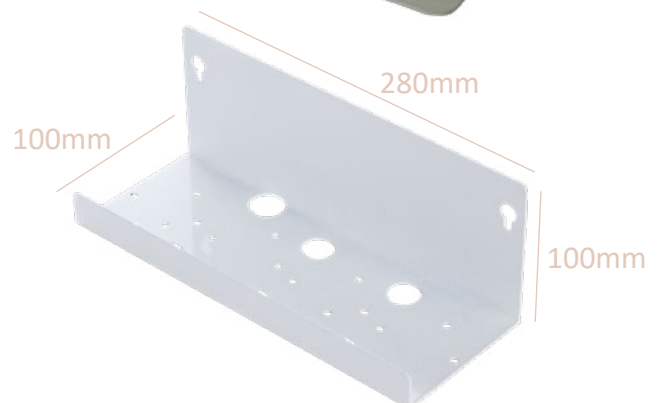

4-STAGE REVERSE OSMOSIS Q SERIES

280mm W x 100mm D x 100mm H

Item Code	Specification	Unit Per Carton
IT000719	Powder Coated Steel	1
IT003283	Stainless Steel	1