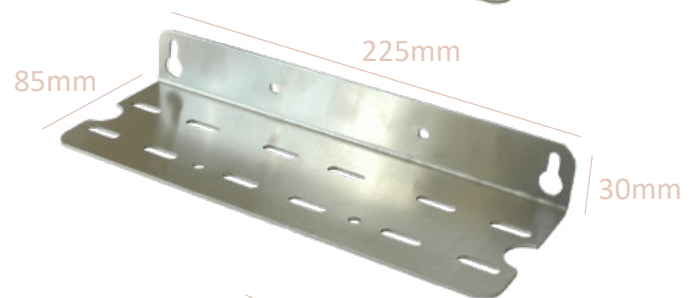

non-valved

3/8" FEMALE THREAD

Item Code	Model	Unit Per Carton
IT000240	Non-Valved 3/8" Female	125

valved

Q SERIES BRACKETS

SINGLE Q SERIES 100mm W x 95mm D x 40mm H

Item Code	Specification	Unit Per Carton
IT000718	Single Plastic	1
IT000705	Single Stainless Steel	1

TWIN Q SERIES 135mm W x 65mm D x 40mm H

Item Code	Specification	Unit Per Carton
IT001708	Q Twin Stainless Steel	1

TRIPLE Q SERIES 225mm W x 85mm D x 30mm H

Item Code	Specification	Unit Per Carton
IT000711	Stainless Steel	1