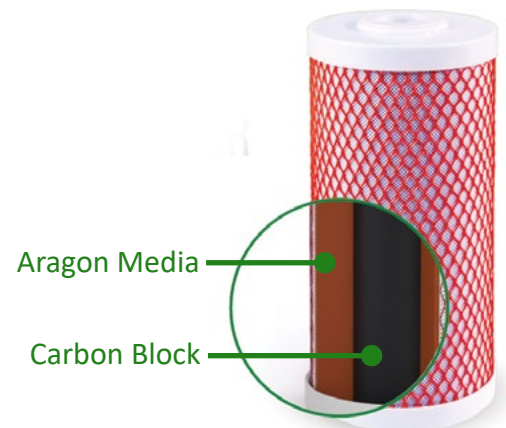

Filtration Efficiency %

Particles >2 microns	99.999%
Lead, zinc, cadmium, cesium	95%
Chlorine	100%
Chloramines	>90% +
Pesticides	92%
Iron	90%
Aluminium	97%
Turbidity	99%
Oil Products	90%

Specifications

Max Flow Rate	
10" x 2.5"	2.5 litres p/m
10" x 4.5" BB	25 litres p/m
20" x 4.5" BB	50 litres p/m
Water Temperature	
+4°C to +75°C	
Filter Life	
10" x 2.5"	7 000 litres
10" x 4.5" BB	30 000 litres
20" x 4.5" BB	60 000 litres