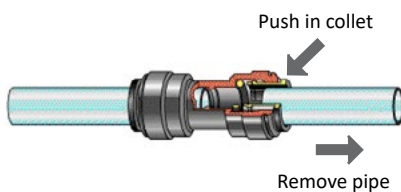

Pull on the pipe to check it is secure. It is good practice to test the system prior to leaving site and/or before use.

4