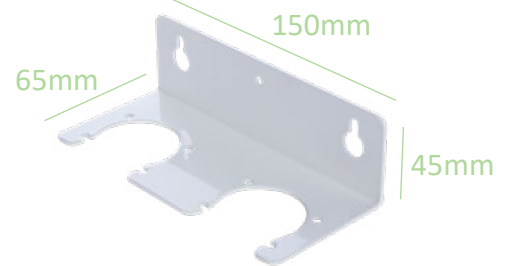

TWIN 150mm W x 65mm D x 45mm H

Item Code	Specification	Unit Per Carton
IT002203	Twin Powder Coated	1

Q SERIES BRACKETS

SINGLE Q SERIES 100mm W x 95mm D x 40mm H

Item Code	Specification	Unit Per Carton
IT000718	Single Plastic	1